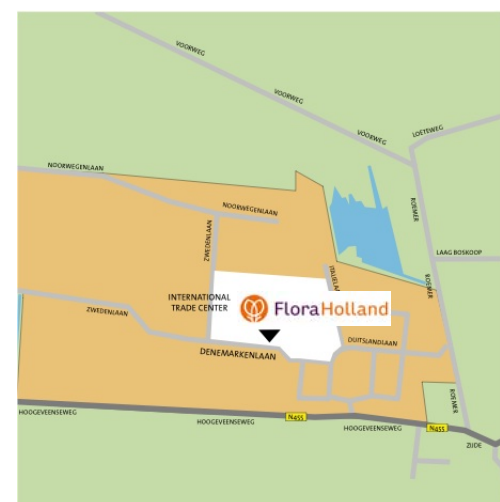

Route description

HOW TO REACH LOCATION BOSKOOP?

PRIVATE TRANSPORT

From Utrecht:

- Direction Den Haag
- Junction Boskoop
- Follow Boskoop
- Under the bridge of Boskoop, then first junction right
- Right over the bridge of Boskoop
- Cross railway, then cross next roundabout
- 2nd street right (at Chinese Restaurant)
- Then go left
- Second street left (Denemarkenlaan)
- At your righthand is the FloraHolland terrain

From Den Haag:

- Direction Utrecht
- Junction Bleiswijk / Alphen aan den Rijn
- At the traffic light left
- Follow the road (+/- 8 km)
- At the Chinese Restaurant on your left, go left
- Second street left (Denemarkenlaan)
- At your right hand is the FloraHolland terrain

From Rotterdam:

- Direction Gouda / Utrecht
- Junction Boskoop
- Follow Boskoop
- Under the bridge of Boskoop, then first junction right
- Right over the bridge of Boskoop
- Cross railway, then cross next roundabout
- 2nd street right (at Chinese Restaurant)
- Then go left
- Second street left (Denemarkenlaan)
- At your right hand is the FloraHolland terrain

From Amsterdam:

- Direction Den Haag (A4)
- Junction Leiden / Alphen aan den Rijn (N11)
- Follow Alphen aan den Rijn
- Junction Hazerswoude-Dorp
- Roundabout left
- T-junction left
- At the Chinese restaurant left
- T-junction left
- 2nd street left (Denemarkenlaan)
- At your right hand is the FloraHolland terrain