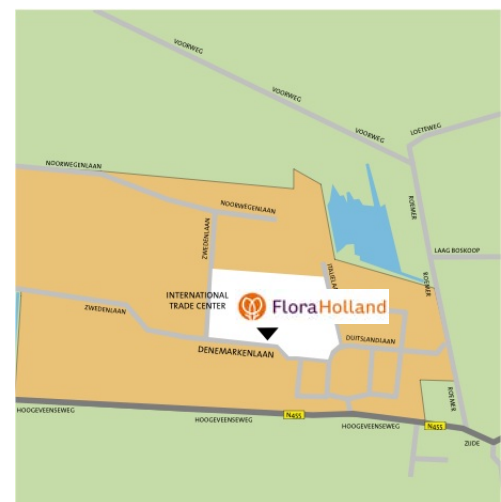

#### From Utrecht:

- Direction Den Haag
- Junction Boskoop
- Follow Boskoop
- Under the bridge of Boskoop, then first junction right
- Right over the bridge of Boskoop
- Cross railway, then cross next roundabout
- 2nd street right (at Chinese Restaurant)
- Then go left
- Second street left (Denemarkenlaan)
- At your righthand is the FloraHolland terrain

#### From Den Haag:

- Direction Utrecht
- Junction Bleiswijk / Alphen aan den Rijn
- At the traffic light left
- Follow the road (+/- 8 km)
- At the Chinese Restaurant on your left, go left
- Second street left (Denemarkenlaan)
- At your right hand is the FloraHolland terrain

#### From Rotterdam:

- Direction Gouda / Utrecht
- Junction Boskoop
- Follow Boskoop
- Under the bridge of Boskoop, then first junction right
- Right over the bridge of Boskoop
- Cross railway, then cross next roundabout
- 2nd street right (at Chinese Restaurant)
- Then go left
- Second street left (Denemarkenlaan)
- At your right hand is the FloraHolland terrain

#### From Amsterdam:

- Direction Den Haag (A4)
- Junction Leiden / Alphen aan den Rijn (N11)
- Follow Alphen aan den Rijn
- Junction Hazerswoude-Dorp
- Roundabout left
- T-junction left
- At the Chinese restaurant left
- T-junction left
- 2nd street left (Denemarkenlaan)
- At your right hand is the FloraHolland terrain