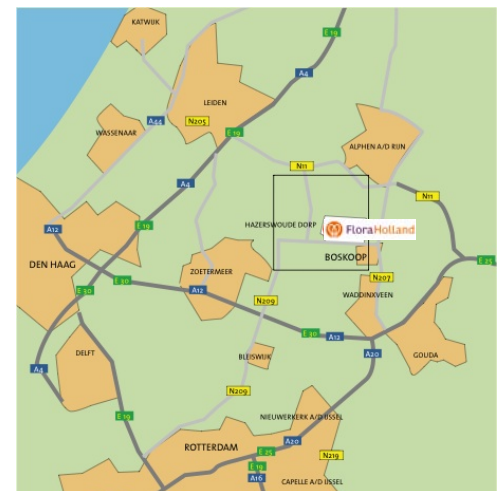

#### From Utrecht:

- Direction Den Haag
- Junction Boskoop
- Follow Boskoop
- Under the bridge of Boskoop, then first junction right
- Right over the bridge of Boskoop
- Cross railway, then cross next roundabout
- 2nd street right (at Chinese Restaurant)
- Then go left
- Second street left (Denemarkenlaan)
- At your righthand is the FloraHolland terrain

#### From Den Haag:

- Direction Utrecht
- Junction Bleiswijk / Alphen aan den Rijn
- At the traffic light left
- Follow the road (+/- 8 km)
- At the Chinese Restaurant on your left, go left
- Second street left (Denemarkenlaan)
- At your right hand is the FloraHolland terrain

#### From Rotterdam:

- Direction Gouda / Utrecht
- Junction Boskoop
- Follow Boskoop
- Under the bridge of Boskoop, then first junction right
- Right over the bridge of Boskoop
- Cross railway, then cross next roundabout
- 2nd street right (at Chinese Restaurant)
- Then go left
- Second street left (Denemarkenlaan)
- At your right hand is the FloraHolland terrain

#### From Amsterdam:

- Direction Den Haag (A4)
- Junction Leiden / Alphen aan den Rijn (N11)
- Follow Alphen aan den Rijn
- Junction Hazerswoude-Dorp
- Roundabout left
- T-junction left
- At the Chinese restaurant left
- T-junction left
- 2nd street left (Denemarkenlaan)
- At your right hand is the FloraHolland terrain