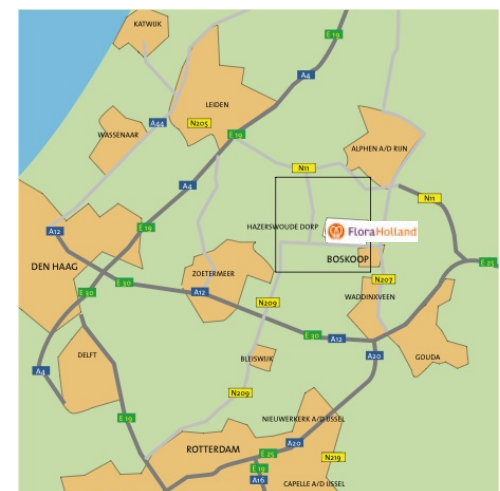

Route description

HOW TO REACH LOCATION BOSKOOP?

PRIVATE TRANSPORT

From Utrecht:

- Direction Den Haag
- Junction Boskoop
- Follow Boskoop
- Under the bridge of Boskoop, then first junction right
- Right over the bridge of Boskoop
- Cross railway, then cross next roundabout
- 2nd street right (at Chinese Restaurant)
- Then go left
- Second street left (Denemarkenlaan)
- At your righthand is the FloraHolland terrain

From Den Haag:

- Direction Utrecht
- Junction Bleiswijk / Alphen aan den Rijn
- At the traffic light left
- Follow the road (+/- 8 km)
- At the Chinese Restaurant on your left, go left
- Second street left (Denemarkenlaan)
- At your right hand is the FloraHolland terrain

From Rotterdam:

- Direction Gouda / Utrecht
- Junction Boskoop
- Follow Boskoop
- Under the bridge of Boskoop, then first junction right
- Right over the bridge of Boskoop
- Cross railway, then cross next roundabout
- 2nd street right (at Chinese Restaurant)
- Then go left
- Second street left (Denemarkenlaan)
- At your right hand is the FloraHolland terrain

From Amsterdam:

- Direction Den Haag (A4)
- Junction Leiden / Alphen aan den Rijn (N11)
- Follow Alphen aan den Rijn
- Junction Hazerswoude-Dorp
- Roundabout left
- T-junction left
- At the Chinese restaurant left
- T-junction left
- 2nd street left (Denemarkenlaan)
- At your right hand is the FloraHolland terrain