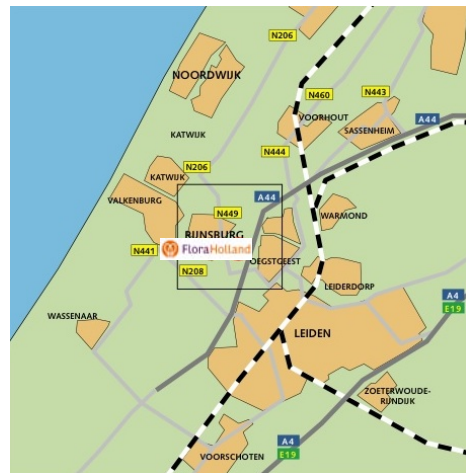

FLORAHOLLAND VESTIGING RIJNSBURG

Laan van Verhof 3 - Postbus 10 - 2230 AA Rijnsburg

T +31 (0)71-40 94 44 44 - F +31 (0)71-409 45 33 - www.floraholland.com